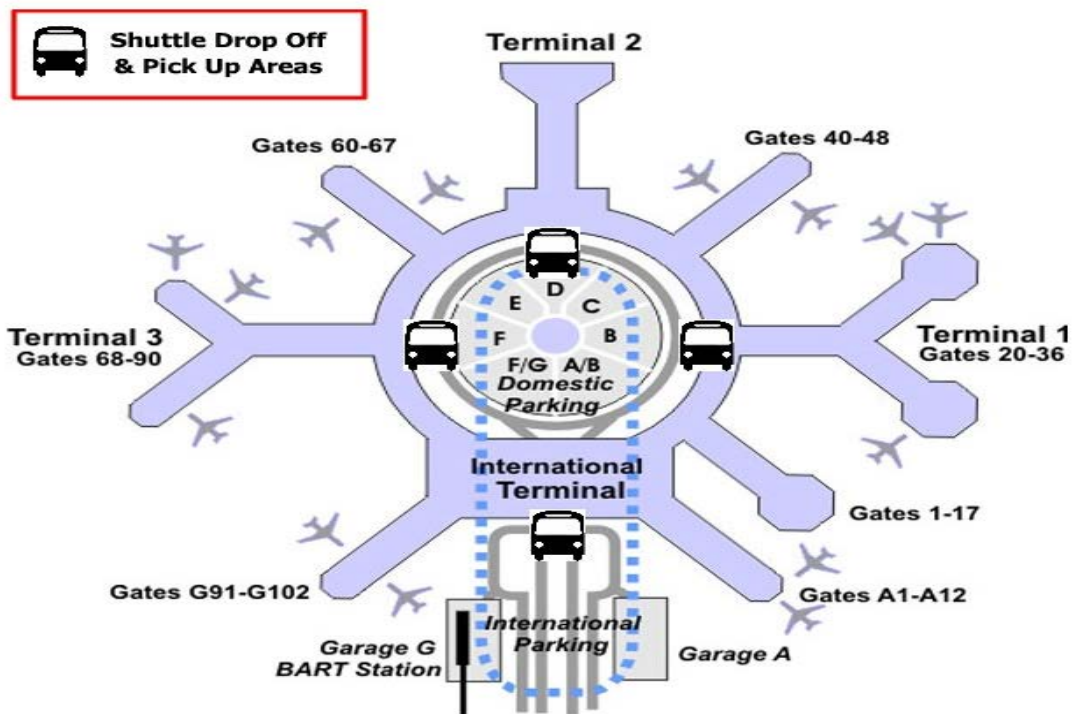

MARRIOTT
SAN FRANCISCO
AIRPORT WATERFRONT

Complimentary Shuttle Information

Pickup Location: At any domestic airline, go one floor above baggage claim and exit to the outside. Go towards the center outside island and locate the area designated "Courtesy hotel Shuttle Bus".

Name of the Shuttle: San Francisco Airport Marriott Waterfront & Hyatt Regency San Francisco Airport Shuttle

Shuttle Schedules:

4:30am-12:00am- Every 15 minutes

12:00am-4:30am- Every 30 minutes